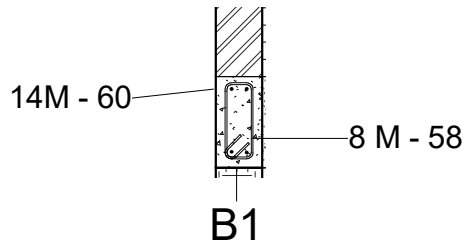

PROJECT :

SCHOOL
LATRINE

NAME :

GRADE BEAM
LAYOUT

2 Detail 0
1 : 20

1 GRADE BEAM
1 : 50