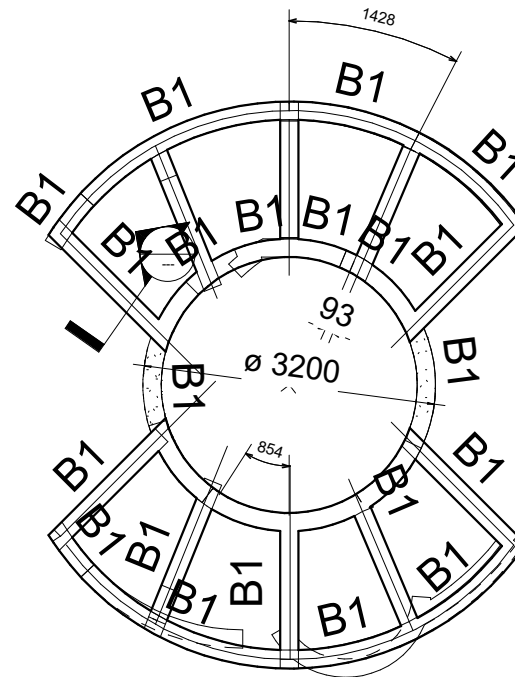

PROJECT :

SCHOOL
LATRINE

NAME :

GRADE BEAM
LAYOUT

2 Detail 0
1 : 20

1 GRADE BEAM
1 : 50